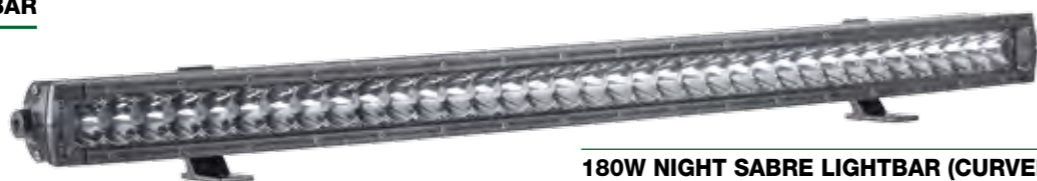

180W NIGHT SABRE LIGHTBAR (CURVED)

Accessory

Part No.

AUTO ELECTRICAL

- 40A DC to DC Battery Charger (80A when combined with Start Assist Kit)
- Start Assist Booster Kit (Suits 40 DC to DC Battery Charger) - Includes wiring
- 12V Digital Battery Monitor (Suits single and dual battery setups)
- Dual Battery Monitor (Only)
- 140 amp Battery Manager (Only)
- 275 amp Battery Manager (Only)
- Dual Battery Loom
- Electric Brake Controller (With remote head)
- Auto Headlight On Kit (Lights on / keys on)
- Low Water Alarm (12V / 24V)

- IDCDC40
- IDCDCSA
- IDBM001
- DB MONITOR
- DB140
- DB270
- DBLOOM
- IEBC001
- IALK001
- ILWA001