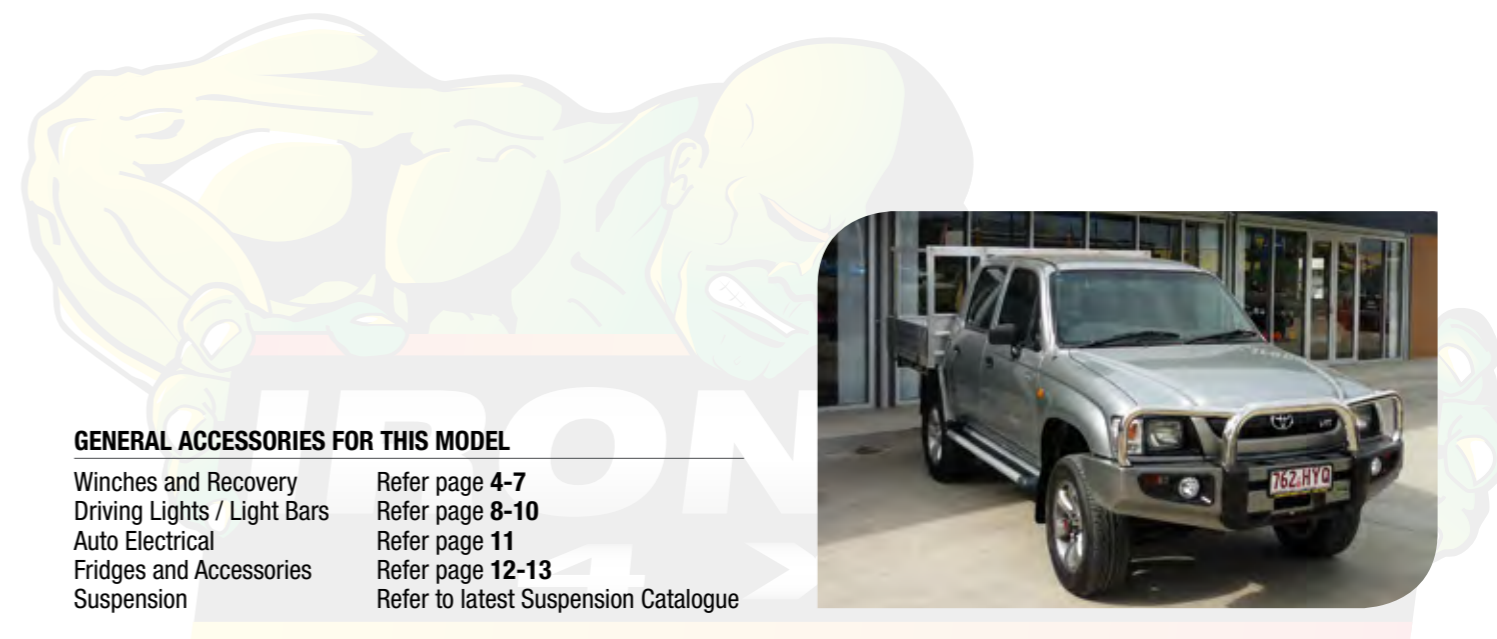

LOCKSAFE DRAWER SYSTEMS

Drawer System - 1300mm	ITD1300

GENERAL ACCESSORIES FOR THIS MODEL

Winches and Recovery	Refer page 4-7
Driving Lights / Light Bars	Refer page 8-10
Auto Electrical	Refer page 11
Fridges and Accessories	Refer page 12-13
Suspension	Refer to latest Suspension Catalogue