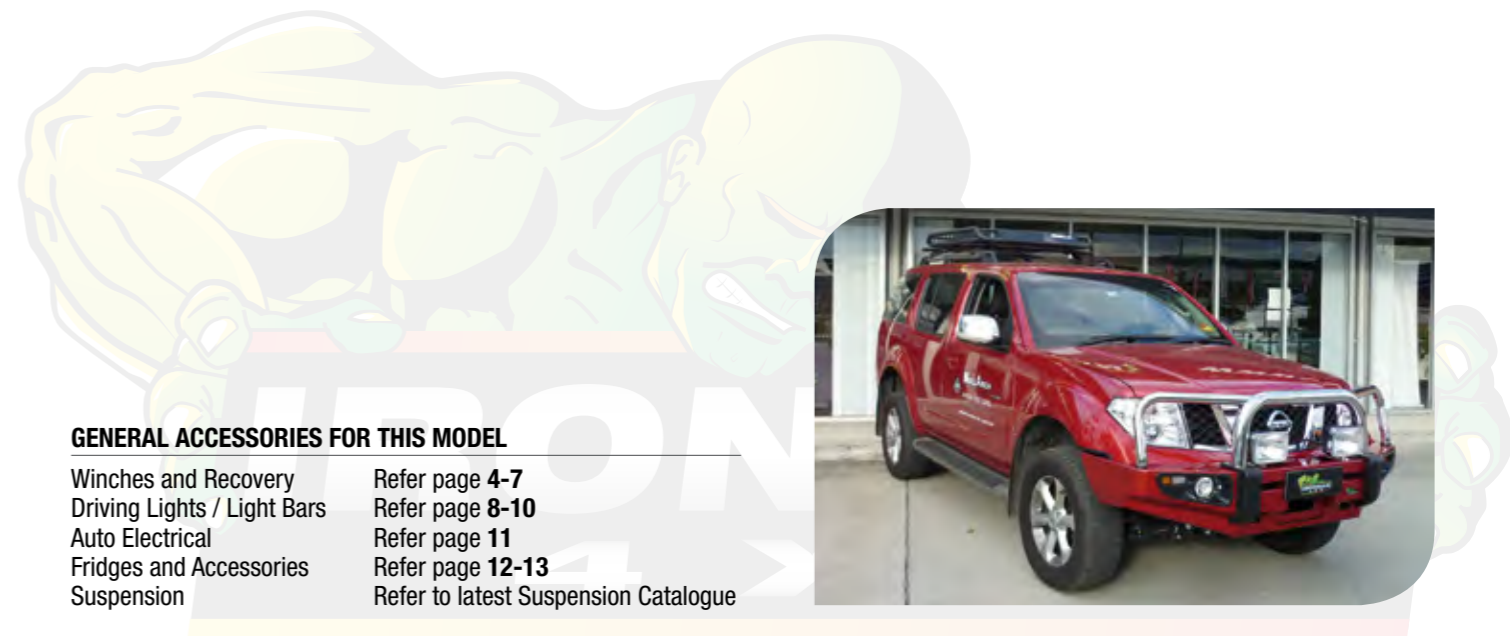

UNDERBODY PROTECTION

Engine	IUP007E

GENERAL ACCESSORIES FOR THIS MODEL

Winches and Recovery	Refer page 4-7
Driving Lights / Light Bars	Refer page 8-10
Auto Electrical	Refer page 11
Fridges and Accessories	Refer page 12-13
Suspension	Refer to latest Suspension Catalogue