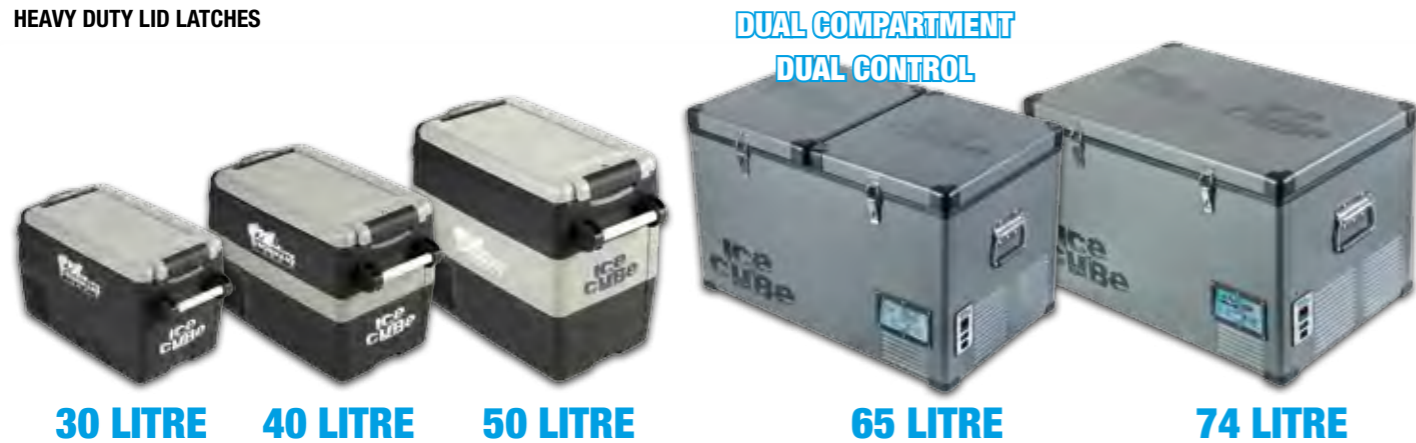

#### 65L DUAL COMPARTMENT AND DUAL CONTROL

INTERNAL LED LIGHT

SPRING LOADED STEEL HANDLES

POWER PANEL  
- Multi-voltage  
DC 12-24 and  
AC 100-240

DIGITAL CONTROL PANEL  
- Temperature display  
- 3 Stage  
battery protection  
- Dual setting:  
Max and Eco modes

SECOP BD50F COMPRESSOR  
- German engineered  
- Low energy consumption  
- Electronically controlled

HEAVY DUTY LID LATCHES

DUAL COMPARTMENT  
DUAL CONTROL

30 LITRE 40 LITRE 50 LITRE

65 LITRE 74 LITRE