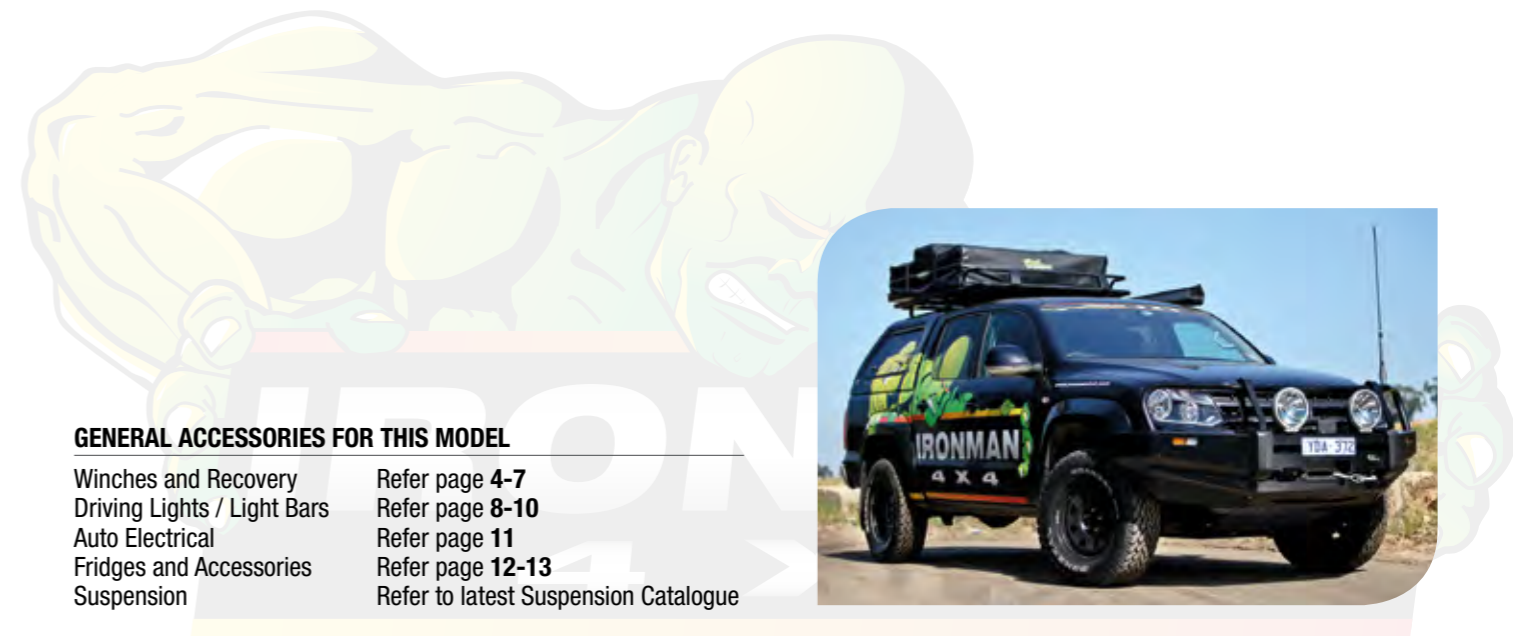

GENERAL ACCESSORIES FOR THIS MODEL

Winches and Recovery	Refer page 4-7
Driving Lights / Light Bars	Refer page 8-10
Auto Electrical	Refer page 11
Fridges and Accessories	Refer page 12-13
Suspension	Refer to latest Suspension Catalogue